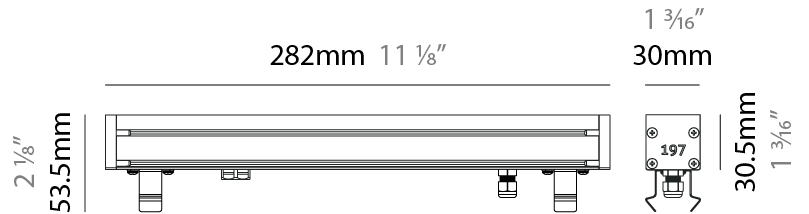

1. To build a product code in our configurator select the specify button on the base model # product page
2. To build a manual product code on this datasheet choose from the options listed below in blue font and add the suffix to the base model #

GENERAL

Series: Slash 30
Brand: Unonovesette
Division: Exterior
Mounting Type: Recessed
Mounting Location: In-Ground
Subcategory: Wallwash

PHYSICAL

Shape: Rectangle
Length (mm): 282
Length (in): 11 ¹/₈"
Width (mm): 30
Width (in): 1 ³/₁₆"
Height (mm): 53.5
Height (in): 2 ¹/₈"
Light Distribution: Adjustable / Direct
Weight (kg): 0.46
Weight (lbs): 1.014
Diffuser: Extra clear tempered 6mm
Fixture Finish: ANA
Fixture Material: Extruded Aluminum
Cable Details: IP68 30cm Cable with Easy Lock system

ELECTRICAL

Lamp Type: LED
Input Wattage (W): 16
Total Output Wattage (W): 12.5
Dimming: 0-10V Dimming
Driver Included: No
Driver Location: Remote
Driver Type: Constant Voltage - Universal
Driver Class: Class 2
Housing: ENCP9
Input Voltage (V): 120 - 277
Output Voltage (V): 24
Upon Request: Phase Dimming (120Vac only)

LED

Color Temperature (°K): 2200 / 2700 / 3000 / 4000
Max. Delivered Lumen (lm): 1140 (3000K)
CRI: >90 CRI
Lamp Life (hrs): 100000

OPTICAL

Optic°: 12 / 21 / 31 / 46 / 13x36
Adjustability: Tilt ±20°

RATINGS AND CERTIFICATIONS

Certified By: Certified for North American Standards
IP rating: IP67
IK Rating: IK06